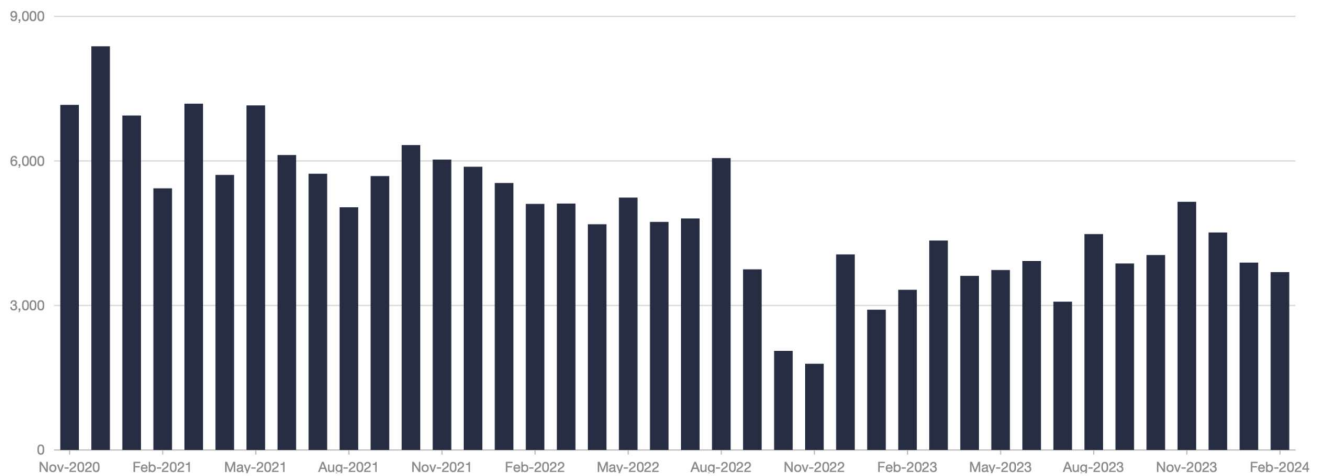

CargoFax - February Report

CargoFax <onboarding@cargofax.co>

via mailchimpapp.net

Mon 3/4/2024 9:48 AM

To:Amcham Haiti - Erika Rosenthal <directionexecutive@amchamhaiti.com>

Good Morning,

Monday, March 4 2024 - CargoFax announced that February imports consisted of 1,777 shipments with 3,692 containers.

	Feb'24	vs. Jan'24	vs. Feb'23
Shipments	1,777	(3.7%)	1.1%
Containers	3,692	(3.5%)	11%
C/S Ratio	2.08	2.07	1.89
KG (millions)	217	(27.5%)	21.2%

Import Volume

If you haven't already, follow [this link](#) to register to have access to all records.

Be sure to check out our [pricing page](#) and explore the different plans or [get in touch](#) with us to schedule a virtual demo.

The CargoFax Team.
onboarding@cargofax.co
www.cargofax.co

Copyright © 2024 CargoFax, All rights reserved.

You are receiving this email because you opted in via our website.

Our mailing address is:

CargoFax
200 S Biscayne Blvd
20th